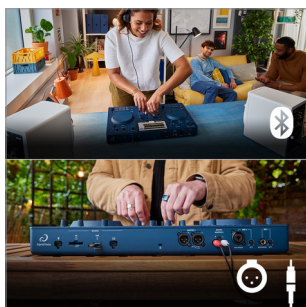

Bluetooth audio input

Invite a friend to connect their phone to the OMNIS-DUO via Bluetooth and you can drop their favorite track into your set. With the Bluetooth Playback function, you'll have control of the audio on the deck. So, you can adjust the volume and EQ, apply effects to the sound, change the tempo, use Hot Cues, and scratch.

Flexible audio output options

There's no limit to the places you can hold a party, thanks to the Bluetooth audio output function. And when the time comes to play in a venue like a bar, you can use the professional XLR output, while the RCA terminals are perfect for plugging in monitor speakers at home.