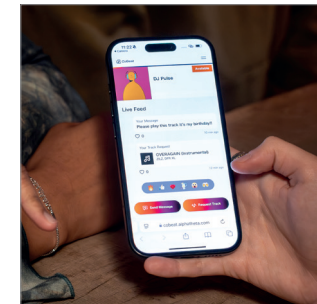

CoBeat service

The CDJ-1500X is the first AlphaTheta multi player that's compatible with the CoBeat service, which enables people on the dancefloor to use their phone to scan a QR code and request songs from a catalog you've prepared in advance. The requests are gathered on the screen of the multi player.