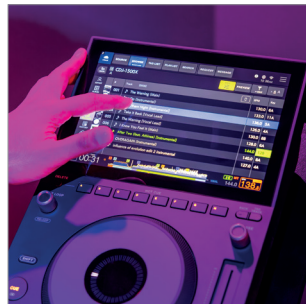

PRODUCT FEATURES

Compact design fits in smaller DJ booths

The CDJ-1500X is ideal for bars, small clubs, and home setups. While it includes many key features of the flagship CDJ-3000X, it has a significantly smaller footprint, making it easy to fit the unit into tighter spaces and combine it with turntables and other gear to create a custom setup.

Cloud connectivity

With built-in Wi-Fi, you can play your tracks with rekordbox CloudDirectPlay using a compatible rekordbox subscription plan, as well as songs from platforms such as Apple Music, Beatport Streaming, and Tidal using StreamingDirectPlay.

Enhanced track visualization

The main waveform display includes visual indicators for vocal positions, BPM change points, and phrase structures. Playlist Edit enables you to rearrange tracks within playlists directly on the CDJ and there's a choice of dark and light display modes.

Customizable look

In the front panel, an illuminated bay with 2 USB ports makes it easy to connect USB drives. You can choose from 12 colors for the LED lighting and, thanks to the screw holes on the sides of the multi player, you can add optional panels to customize the look of your CDJs.