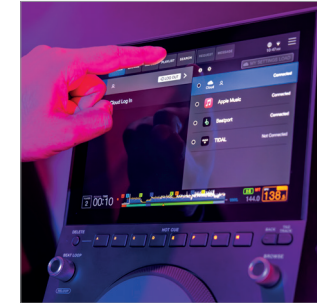

CDJ-1500X

DJ MULTI PLAYER

- Compact design
- 10.1-inch touchscreen
- Enhanced track visualization
- Cloud connectivity
- NFC login via rekordbox for iOS/Android
- CoBeat service
- Customizable look
- 8 Hot Cue buttons
- Beat Loop knob
- Beat Sync and Beat Jump
- Mid-size jog wheel with rotation indicator and a non-slip surface
- Developed to the same high-quality standards as the flagship CDJ-3000X

PRODUCT FEATURES

Compact design fits in smaller DJ booths

The CDJ-1500X is ideal for bars, small clubs, and home setups. While it includes many key features of the flagship CDJ-3000X, it has a significantly smaller footprint, making it easy to fit the unit into tighter spaces and combine it with turntables and other gear to create a custom setup.

Enhanced track visualization

The main waveform display includes visual indicators for vocal positions, BPM change points, and phrase structures. Playlist Edit enables you to rearrange tracks within playlists directly on the CDJ and there's a choice of dark and light display modes.

Customizable look

In the front panel, an illuminated bay with 2 USB ports makes it easy to connect USB drives. You can choose from 12 colors for the LED lighting and, thanks to the screw holes on the sides of the multi player, you can add optional panels to customize the look of your CDJs.